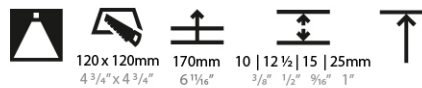

CRI: >90 CRI
 Efficiency (%): 87.9 / 88.4 / 87.9

Lamp Life (hrs): 50000
 Upon Request: RGB-W Tunable White Special Color Temperature Special LED

OPTICAL

Reflector°: 20 / 40 / 60
 Upon Request: Special Beam Angles